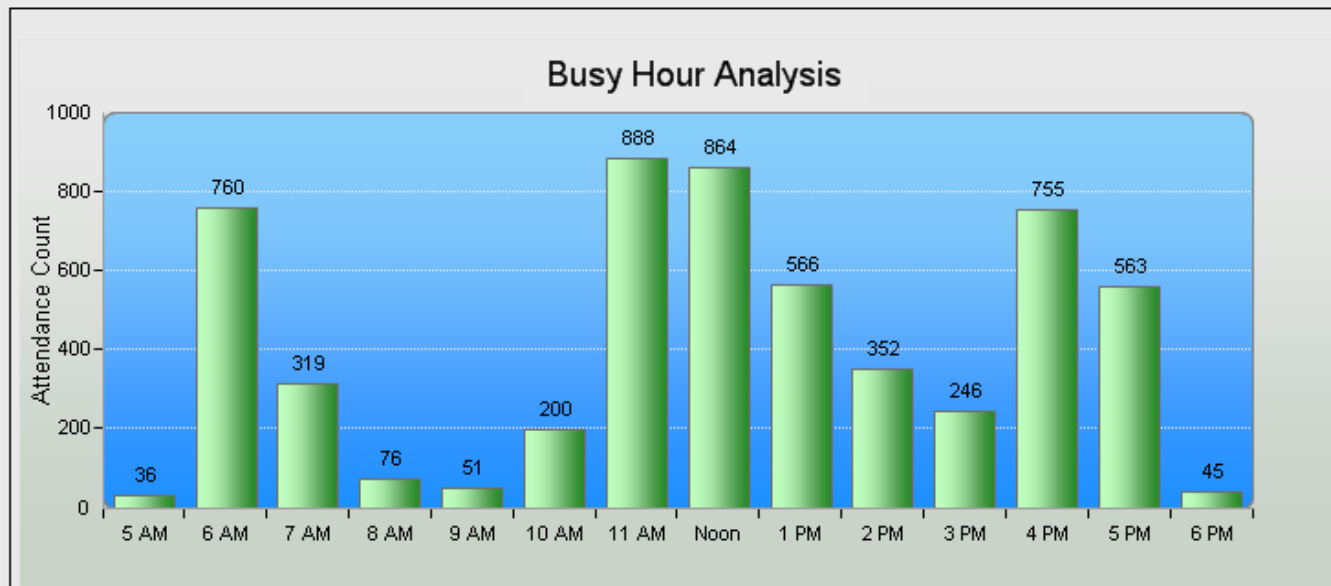

Busy Hour Chart

- Home
- Members
- Staff
- Reports
- Content
- Configuration
- About
- Log Out

Busy Hour Chart

Location:	All	Day of Week:	All
From:	4/27/2009	To:	5/27/2009

NOTE: All material and information presented by Motivation is intended to be used for educational purposes only. The information on this site is not intended to treat, cure or prevent any condition or disease. Your use of this system is subject to the terms set forth in your Agreement with BSDI.